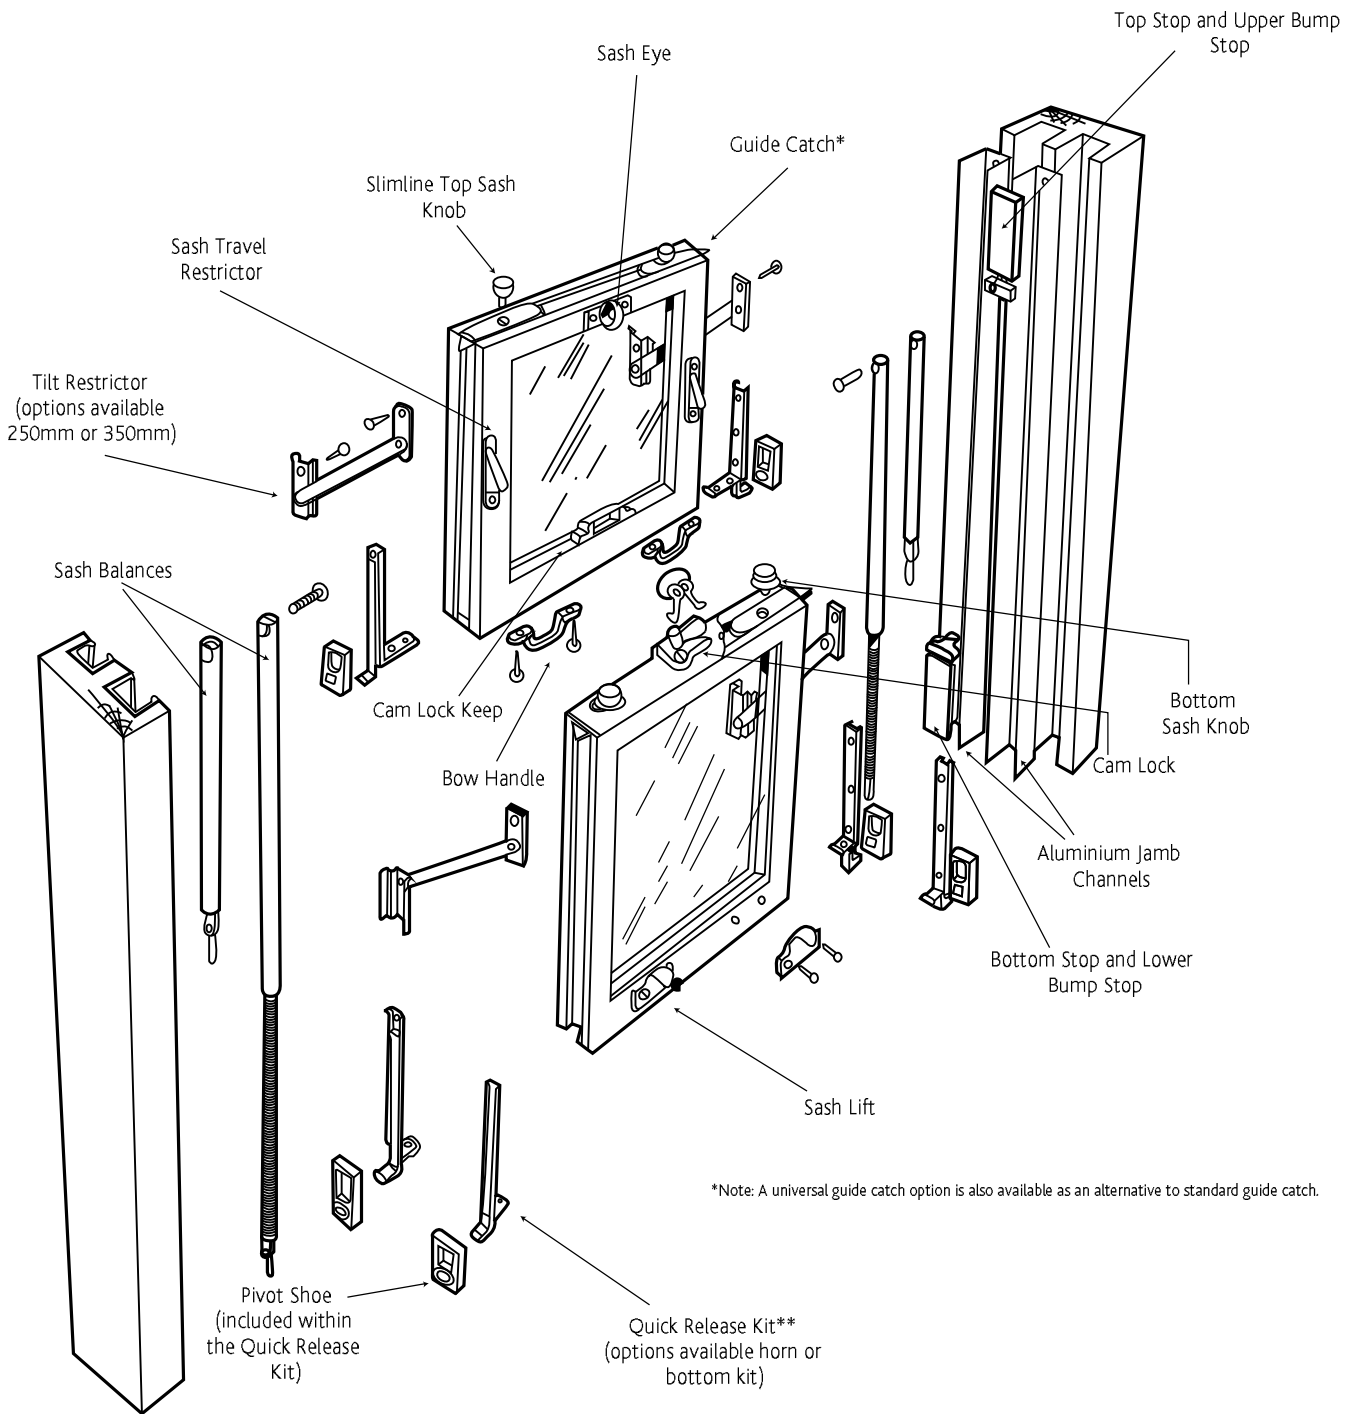

Key Features and Benefits

Balances

- UK manufactured in Somerset
- Simple fixings
- Stainless Steel Spiral Rods
- Dual Tension Springs with a semi-flexible outer tube
- TrueGlide F&K balances are delivered pre-tensioned for ease of fabrication
- All balances can be adjusted with a screwdriver for easy on site adjustment
- Combination of spiral rod torsion and tension springs produce a smooth operating easy to use balance, capable of maintaining the equilibrium of the window at any point
- Lifetime homeowner guarantee

Tilt Gearing

- Pivot bar kits are all slide in and out for quick release and ease of maintenance
- Tilt Restrictors are quick release and provide enhanced safety of the window for cleaning

Hardware

- Full range of hardware including standard and high security Cam Locks, Fitch Catches, Sash Lifts, Guide Catches and Bow Handles
- Extensive colour range available in chrome, white, gold, satin chrome and black
- Suited Decorative high security Cam Locks and Decorative Bottom Sash Knobs

Timber VS Windows Exploded View

**Drop in Pivot Bar and Shoe available upon request as alternative version to QR Kit.